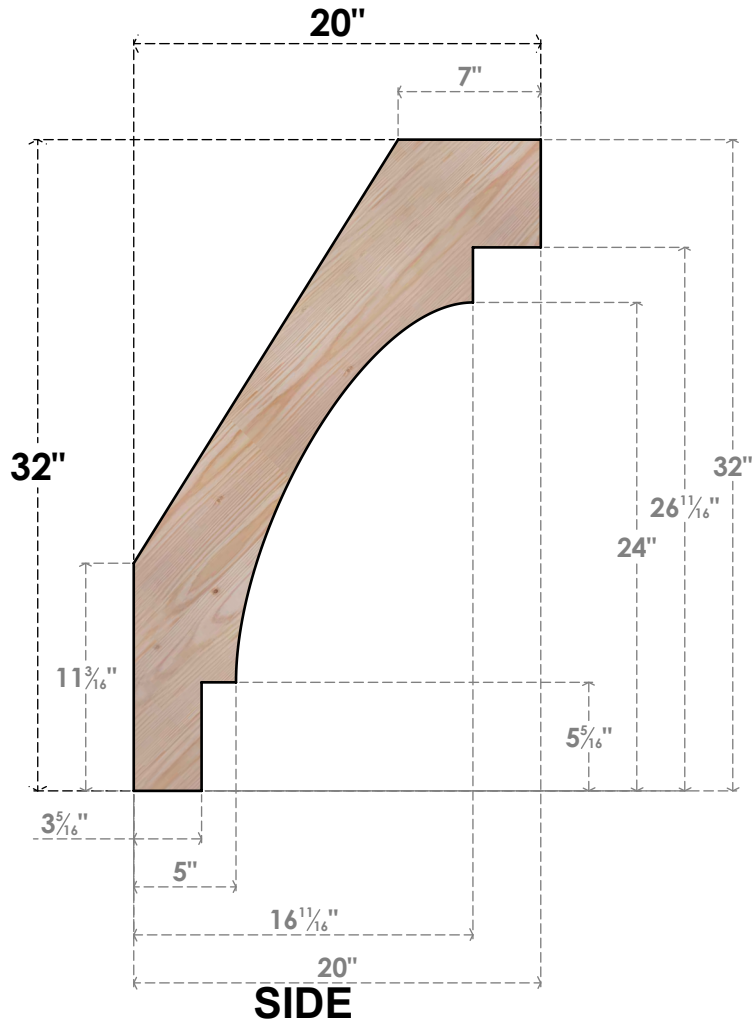

BRC06X20X32MRC00SDF

5 1/2"W X 20"D X 32"H MERCED SMOOTH BRACE, DOUGLAS FIR

EKENA MILLWORK
 2300 WEST MAIN ST.
 CLARKSVILLE, TX 75426
 TOLL FREE: 866-607-0453
 WWW.EKENAMILLWORK.COM

NOTES

1. INSTALLATION TO BE COMPLETED IN ACCORDANCE WITH MANUFACTURER'S SPECIFICATIONS.
2. DRAWING MAY NOT BE TO SCALE
3. THIS DRAWING IS INTENDED FOR DESIGN AND PLANNING PURPOSES ONLY.
4. ALL INFORMATION CONTAINED HEREIN WAS CURRENT AT THE TIME OF DEVELOPMENT BUT MUST BE REVIEWED AND APPROVED BY THE PRODUCT MANUFACTURER TO BE CONSIDERED ACCURATE.
5. PRODUCTS ARE NOT KILN DRIED. THIS ITEM IS UNIQUE AND WILL CONTAIN THE NATURAL VARIATIONS THAT THE WOOD SPECIES OFFERS. THIS MAY RESULT IN VARIATIONS UP TO 1/4"