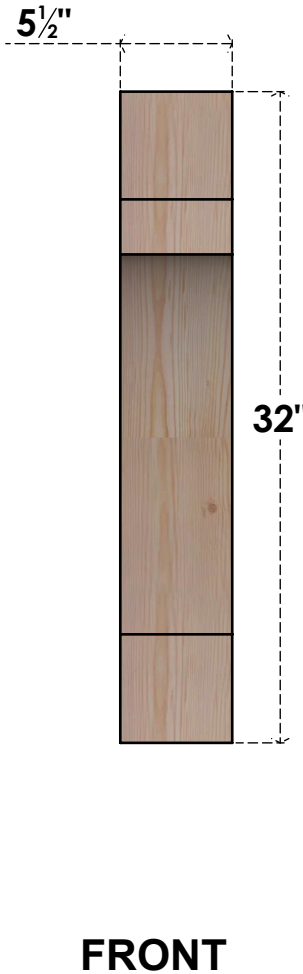

BRC06X20X32MRC00SDF

5 1/2"W X 20"D X 32"H MERCED SMOOTH BRACE, DOUGLAS FIR

EKENA MILLWORK
 2300 WEST MAIN ST.
 CLARKSVILLE, TX 75426
 TOLL FREE: 866-607-0453
 WWW.EKENAMILLWORK.COM

NOTES

1. INSTALLATION TO BE COMPLETED IN ACCORDANCE WITH MANUFACTURER'S SPECIFICATIONS.
2. DRAWING MAY NOT BE TO SCALE
3. THIS DRAWING IS INTENDED FOR DESIGN AND PLANNING PURPOSES ONLY.
4. ALL INFORMATION CONTAINED HEREIN WAS CURRENT AT THE TIME OF DEVELOPMENT BUT MUST BE REVIEWED AND APPROVED BY THE PRODUCT MANUFACTURER TO BE CONSIDERED ACCURATE.
5. PRODUCTS ARE NOT KILN DRIED. THIS ITEM IS UNIQUE AND WILL CONTAIN THE NATURAL VARIATIONS THAT THE WOOD SPECIES OFFERS. THIS MAY RESULT IN VARIATIONS UP TO 1/4"